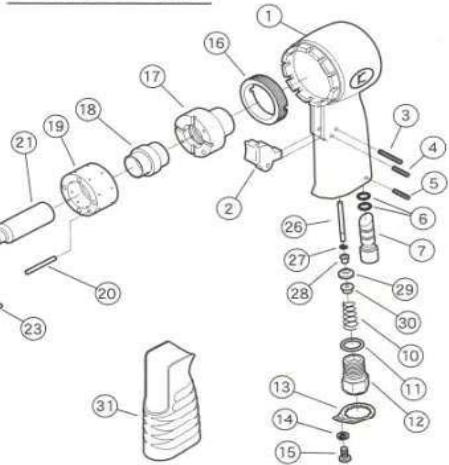

EXPLODED VIEW
2417K BRH-6K

2418K BRH-8K

PARTS LIST 2417K BRH-6K
2418K BRH-8K

INDEX	PART #	DESCRIPTION	QTY	INDEX	PART #	DESCRIPTION	QTY
1	H-71180	HANDLE CP	1	1	H-74180	HANDLE CP	1
2	114112	THROTTLE LEVER	1	2	32306	THROTTLE LEVER	1
3	SP3X24	PIN	1	3	SP3X26	PIN	1
4	SP3X16	PIN	1	4	SP3X16	PIN	1
5	1/4D	PLUG	1	5	SP3X18	PIN	1
8	114190	THROTTLE VALVE SPRING	1	8	P-8	O RING	1
9	P-14	O RING	1	9	H-74117	REGULATING VALVE	1
10	114111	INLET BUSHING	1	10	14190	THROTTLE VALVE SPRING	1
11	114109	INLET BUSHING SPACER	1	11	P-14	O RING	1
12	M5W	WASHER	1	12	14111	INLET BUSHING	1
13	M5X10	SCREW	1	13	14109	INLET BUSHING SPACER	1
14	H-71102	VALVE SEAT	1	14	M5W	WASHER	1
15	H-71104	VALVE	1	15	M5X10	SCREW	1
16	H-71103	VALVE CASE	1	16	H-74115	LOCK NUT	1
17	H-71111	DOWEL PIN	1	17	H-74102	VALVE SEAT	1
18	H-71105	PISTON	1	18	H-74104	VALVE	1
19	H-71109	CYLINDER	1	19	H-74103	VALVE CASE	1
20	SP3X7	CYLINDER LOCK PIN	1	20	H-74111	DOEWL PIN	1
21	H-71106	EXHAUST COVER	1	21	H-741105	PISTON	1
22	H-71107	RETAINER	1	22	H-74109	CYLINDER	1
23	H-741131	THROTTLE VALVE PIN	1	23	H-74105	CYLINDER LOCK PIN	1
24	3325	RETAINER	1	24	H-74106	EXHAUST COVER	1
25	05160133STB	VAVLE BUSHING	1	25	H-74107	RETAINER	1
26	05160131STB	THROTTLE VALVE	1	26	H-741131	THROTTLE VALVE PIN	1
27	H-741011	GRIP	1	27	3325	RETAINER	1
28			1	28	05160133STB	VALVE BUSHING	1
				29	05160131STB	THROTTLE VALVE	1
				30	8061133	THROTTLE RECEIVER	1
				31	H-741011	GRIP	1