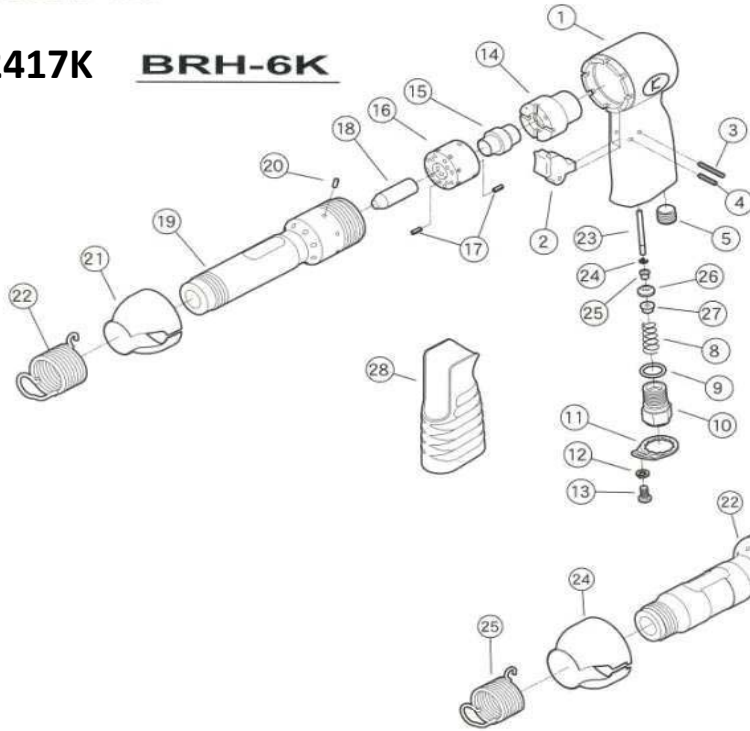

EXPLODED VIEW
2417K BRH-6K

2418K BRH-8K

PARTS LIST 2417K BRH-6K
2418K BRH-8K

INDEX	PART #	DESCRIPTION	QTY	INDEX	PART #	DESCRIPTION	QTY
1	H-71180	HANDLE CP	1	1	H-74180	HANDLE CP	1
2	114112	THROTTLE LEVER	1	2	32306	THROTTLE LEVER	1
3	SP3X24	PIN	1	3	SP3X26	PIN	1
4	SP3X16	PIN	1	4	SP3X16	PIN	1
5	1/4D	PLUG	1	5	SP3X18	PIN	1
8	114190	THROTTLE VALVE SPRING	1	8	P-8	O RING	1
9	P-14	O RING	1	9	H-74117	REGULATING VALVE	1
10	114111	INLET BUSHING	1	10	14190	THROTTLE VALVE SPRING	1
11	114109	INLET BUSHING SPACER	1	11	P-14	O RING	1
12	M5W	WASHER	1	12	14111	INLET BUSHING	1
13	M5X10	SCREW	1	13	14109	INLET BUSHING SPACER	1
14	H-71102	VALVE SEAT	1	14	M5W	WASHER	1
15	H-71104	VALVE	1	15	M5X10	SCREW	1
16	H-71103	VALVE CASE	1	16	H-74115	LOCK NUT	1
17	H-71111	DOWEL PIN	1	17	H-74102	VALVE SEAT	1
18	H-71105	PISTON	1	18	H-74104	VALVE	1
19	H-71109	CYLINDER	1	19	H-74103	VALVE CASE	1
20	SP3X7	CYLINDER LOCK PIN	1	20	H-74111	DOEWL PIN	1
21	H-71106	EXHAUST COVER	1	21	H-741105	PISTON	1
22	H-71107	RETAINER	1	22	H-74109	CYLINDER	1
23	H-741131	THROTTLE VALVE PIN	1	23	H-74105	CYLINDER LOCK PIN	1
24	3325	RETAINER	1	24	H-74106	EXHAUST COVER	1
25	05160133STB	VAVLE BUSHING	1	25	H-74107	RETAINER	1
26	05160131STB	THROTTLE VALVE	1	26	H-741131	THROTTLE VALVE PIN	1
27	H-741011	GRIP	1	27	3325	RETAINER	1
28			1	28	05160133STB	VALVE BUSHING	1
				29	05160131STB	THROTTLE VALVE	1
				30	8061133	THROTTLE RECEIVER	1
				31	H-741011	GRIP	1