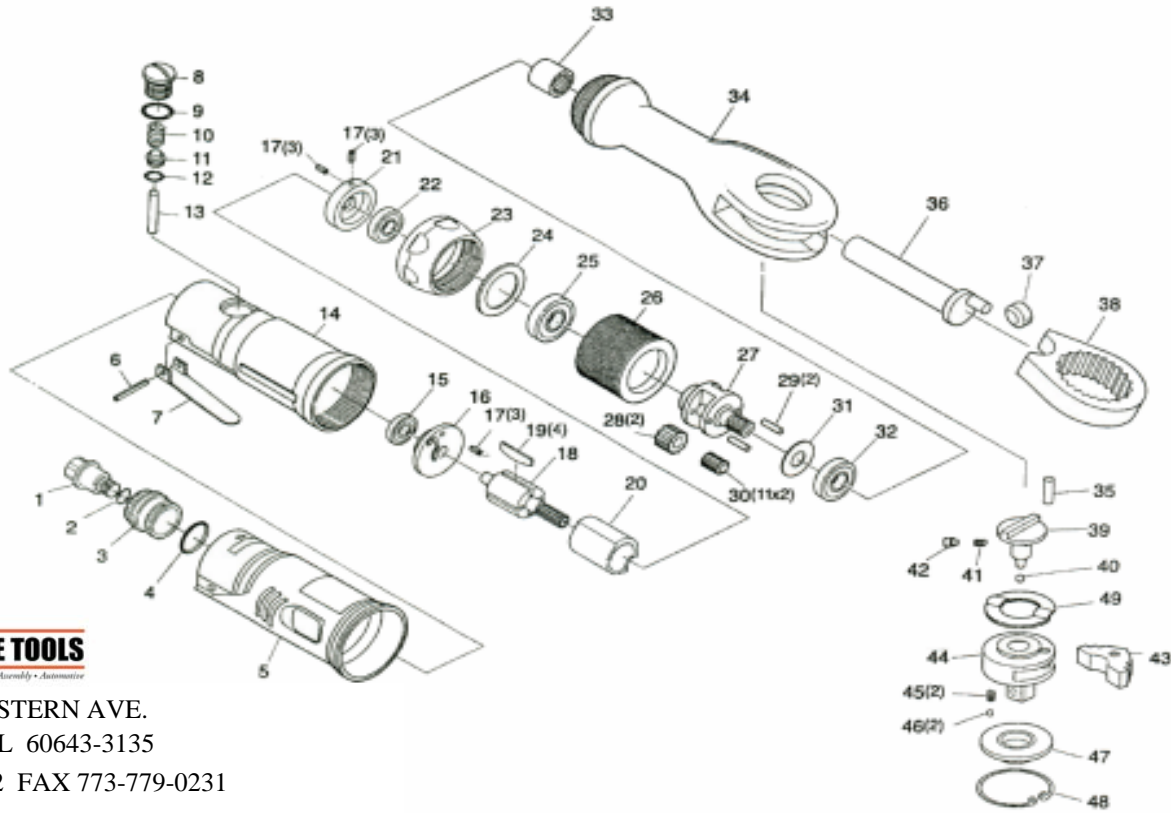

KE-1130 & KE-1131

1/2" & 3/8" SQ. DR. RATCHET WRENCH SOFT GRIP

10721 S. WESTERN AVE.
 CHICAGO, IL 60643-3135
 800-235-1782 FAX 773-779-0231

REF. #	NUMBER	PART NAME	QTY	REF. #	NUMBER	PART NAME	QTY
1	1130-01	SWIVEL INLET BUSHING	1	27	1130-27	PLANET CAGE	1
2	1130-02	O RING	1	28	1130-28	PLANET GEAR	2
3	1130-03	EXHAUST SLEEVE	1	29	1130-29	PLANET PIN	2
4	1130-04	O RING	1	30	1130-30	NEEDLE ROLLER	11X2
5	1130-05	HOUSING COVER	1	31	1130-31	WASHER	1
6	1130-06	SPRING PIN	1	32	1130-32	BALL BEARING	2
7	1130-07	THROTTLE LEVER	1	33	1130-33	NEEDLE BEARING	1
8	1130-08	VALVE SCREW	1	34	1130-34	RATCHET HOUSING	1
9	1130-09	VALVE SCREW O RING	1	35	1130-35	DOWEL PIN	1
10	1130-10	THROTTLE VALVE SPRING	1	36	1130-36	CRANK SHAFT	2
11	1130-11	THROTTLE VALVE	1	37	1130-37	DRIVE BUSHING	1
12	1130-12	THROTTLE VALVE O RING	1	38	1130-38	YOKE	1
13	1130-13	THROTTLE PLUNGER	1	39	1130-39	REVERSE BUTTON 3/8"	4
14	1130-14	MOTOR HOUSING	1	1131-39	1131-39	REVERSE BUTTON 1/2"	1
15	1130-15	BALL BEARING	1	40	1130-40	STEEL BALL	1
16	1130-16	REAR END PLATE	1	41	1130-41	RATCHET SPRING	1
17	1130-17	SPRING PIN	3	42	1130-42	LOCK PIN	1
18	1130-18	ROTOR	1	43	1130-43	RATCHET PAWL	1
19	1130-19	ROTOR BLADE	4	44	1130-44	ANVIL 3/8"	
20	1130-20	CYLINDER	1	1131-44	1131-44	ANVIL 1/2"	1
21	1130-21	FRONT END PLATE	1	45	1130-45	SPRING	2
22	1130-22	BALL BEARING	6	46	1130-46	STEEL BALL	2
23	1130-23	CLAMP NUT	1	47	1130-47	THRUST WASHER 3/8"	1
24	1130-24	WASHER	1	1131-47	1131-47	THRUST WASHER 1/2"	1
25	1130-25	BALL BEARING	1	48	1130-48	RETAINING RING	1
26	1130-26	INTERNAL GEAR	1	49	1130-49	SPACER	