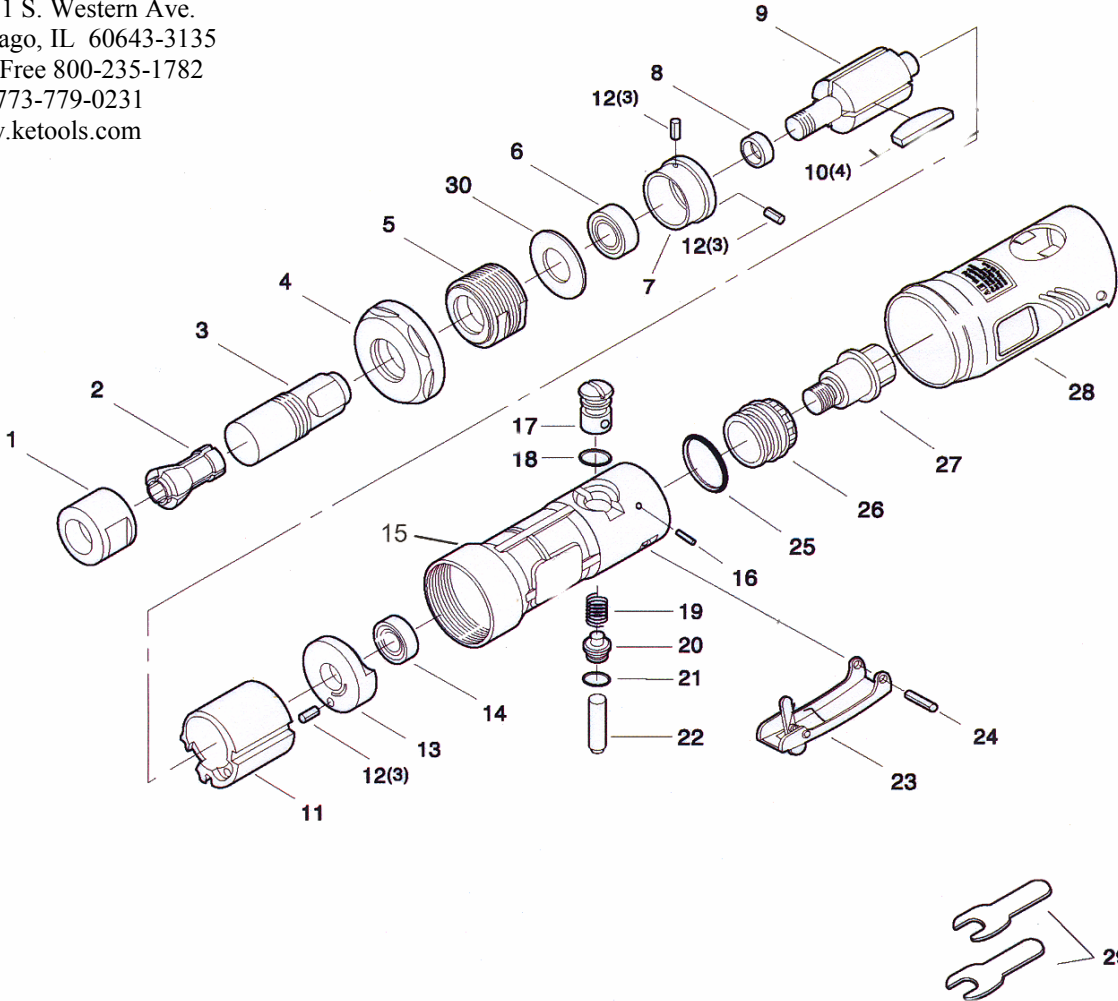

.5HP STRAIGHT DIE GRINDER

KE-7300

10721 S. Western Ave.
 Chicago, IL 60643-3135
 Toll Free 800-235-1782
 Fax 773-779-0231
 www.ketools.com

Index No.	Parts No.	Description	Qty.Per tool	Index No.	Parts No.	Description	Qty.Per tool
1	7300-01	Collet Nut	1	16	7302-29	Spring Pin	1
2	7300-02	Collet	1	17	7302-23	Air Regulator	1
3	7300-03	Spindle	1	18	7302-24	O Ring	1
4	7300-04	Coupling Nut	1	19	7302-25	Valve Spring	1
5	7302-13	Lock Ring	1	20	7302-26	Throttle Valve	1
6	7302-06	Ball Bearing	2	21	7302-27	O Ring	1
7	7302-14	Front End Plate	1	22	7302-28	Valve Shaft	1
8	7302-15	Bearing Spacer	1	23	7302-30	Safety Lever	1
9	7302-16	Rotor	1	24	7302-29	Spring Pin	1
10	7302-17	Rotor Blade	4	25	7302-32	O Ring	1
11	7302-18	Cylinder	1	26	7302-33	Exhaust Sleeve	1
12	7302-19	Spring Pin	3	27	7302-34	Inlet Bushing	1
13	7302-20	Rear End Plate	1	28	7302-37	Housing Cover	1
14	7302-21	Ball Bearing	1	29	7302-38	Spanner Wrench Set	1
15	7302-22	Motor Housing	1	30	7300-30	Spacer	1