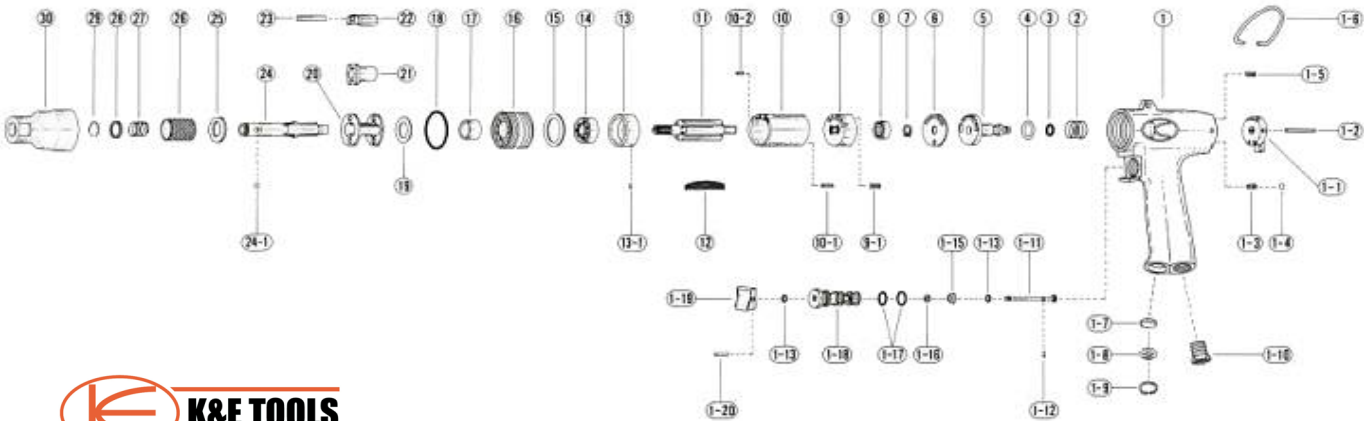

KW-5PD

10721 S. WESTERN AVE. CHICAGO, IL 60643
800-235-1782 FAX 773-779-0231

REF. #	NUMBER	PART NAME	LIST PRICE	QTY	REF. #	NUMBER	PART NAME	LIST PRICE	QTY
1	0205481	MOTOR CASE C.P.	\$256.63	1	9	0205124	REAR END PLATE	\$50.34	1
1-1	0205416	REVERSE LEVER	\$33.80	1	9-1	SP3X6	SPRING PIN	\$1.92	1
1-2	SP2X24	SPRING PIN	\$1.92	1	10	0205120	CYLINDER	\$59.37	1
1-3	0114194	KNOCK SPRING	\$1.92	1	10-1	SP2X8	SPRING PIN	\$1.92	1
1-4	4D	STEEL BALL	\$1.92	1	10-2	SP2X5	SPRING PIN	\$1.92	1
1-5	SP5X8	SPRING PIN	\$1.92	1	11	0205121	ROTOR	\$53.09	1
1-6	0206152	HANGER	\$2.51	1	12	0205122	ROTOR BLADE	\$6.85	5
1-7	0205456	MUFFLER	\$4.13	1	13	0205123	FRONT END PLATE	\$36.14	1
1-8	0205457	MUFFLER STOPPER	\$5.00	1	13-1	SP15X5	SPRING PIN	\$1.92	1
1-9	3014	RETAINER	\$2.18	1	14	608ZZ	BALL BEARING	\$7.40	1
1-10	2263142	INLET BUSHING	\$5.80	1	15	0205134	THRUST PLATE (A)	\$8.09	1
1-11	0205416A	THROTTLE VALVE PIN	\$18.20	1	16	0205435	JOINT	\$56.95	1
1-12	SP15X5	SPRING PIN	\$1.92	1	17	81210	NEEDLE BEARING	\$17.43	1
1-13	S-3	O RING	\$2.03	2	18	S-30	O RING	\$2.03	1
1-15	02054131A	THROTTLE VALVE	\$23.23	1	19	0205192	SPACER	\$1.99	1
1-16	02054112	THROTTLE VALVE CUSHION	\$10.57	1	20	0205126	IMPACT CAGE	\$73.57	1
1-17	S-8	O RING	\$1.92	2	21	0205127	CAM	\$41.31	1
1-18	0205410A	THROTTLE VALVE BUSHING	\$20.91	1	22	0205128	HAMMER	\$39.74	2
1-19	0205412	THROTTLE VALVE LEVER	\$5.91	1	23	HP4X235	HAMMER PIN	\$3.18	2
1-20	SP2X10	SPRING PIN	\$1.92	1	24	0502430	D ANVIL	\$88.74	1
2	02054152	REVERSE VALVE SPRING	\$3.77	1	24-1	1/8D	STEEL BALL	\$1.92	1
3	P-7	O RING	\$1.92	1	25	02051341	THRUST PLATE (B)	\$8.09	1
4	02054153	SLIDER	\$2.26	1	26	02054301	BALL STOPPER	\$24.00	1
5	0205415	REVERSE VALVE	\$52.40	1	27	02054302	BALL STOPPER SPRING	\$3.65	1
6	02054151	REVERSE VALVE PLATE	\$30.20	1	28	02054303	SPRING STOPPER	\$14.30	1
7	0326	RETAINING RING	\$2.18	7	29	826H60	RETAINER RING	\$1.98	1
8	696ZZ	BALL BEARING	\$16.43	1	30	0205482	IMPACT HOUSING CP	\$80.46	1
						02054842	3/8" SQ. DR. ANVIL (5P)	\$85.24	